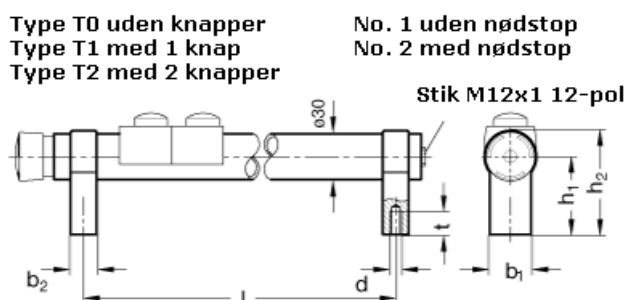

Article number: 201022020011

Description: E+G Tubular handles with switches
GN 331-200-SW-T1-1

Measures

b1 = 27
b2 = 17
d = M 8
h1 = 51
h2 = 68
l = 200
t = 15