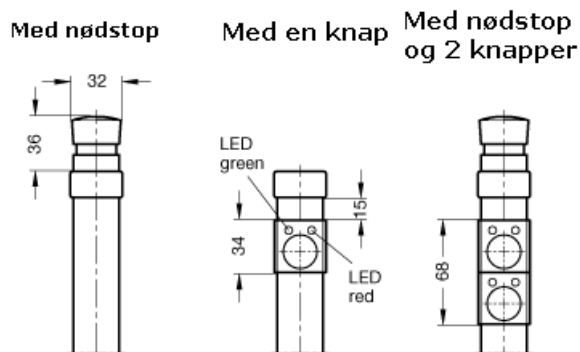

Article number: 201022020011

Description: E+G Tubular handles with switches
GN 331-200-SW-T1-1

Measures

b1 = 27
b2 = 17
d = M 8
h1 = 51
h2 = 68
l = 200
t = 15